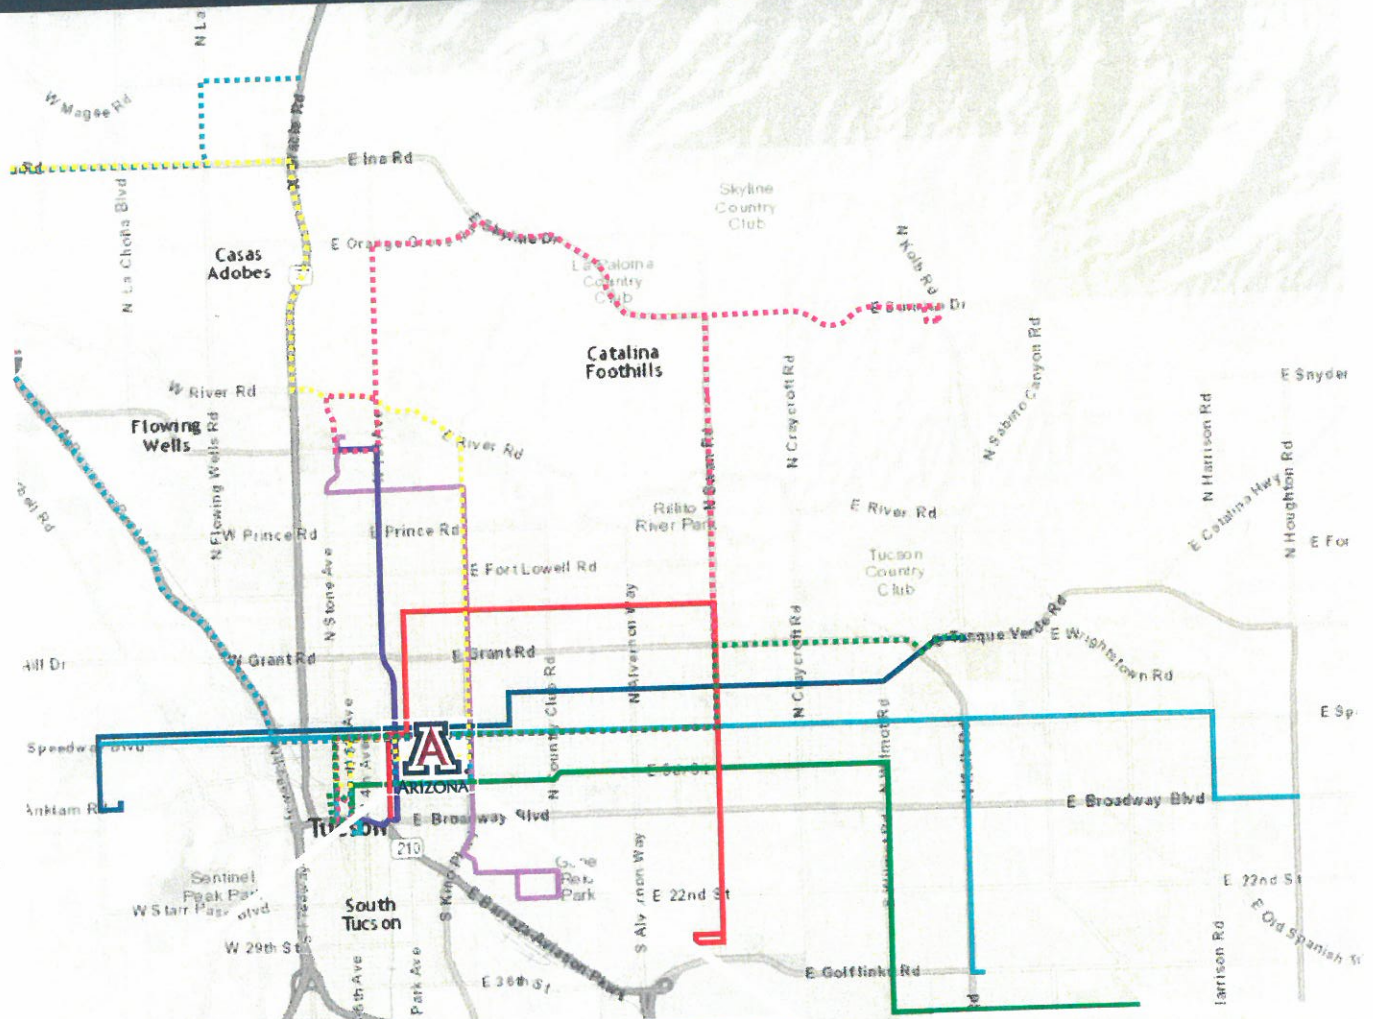

THE UNIVERSITY OF ARIZONA

Parking & Transportation Services

UA Campus Sun Tran Routes

Route #	Route Name
1	Glenn / Swan
3	6th St. / Wilcox
4	Speedway
5	Pima / W. Speedway
6	Euclid / N. 1st Ave.
15	Campbell
102X	Northwest - UA
103X	Northwest - Downtown
105X	Foothills - Downtown
109X	Catalina Hwy - Downtown
	Sun Link