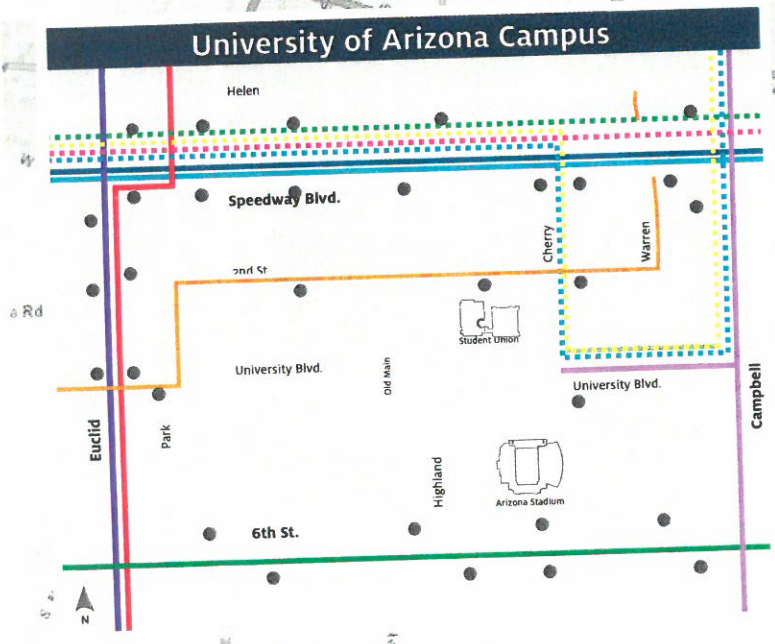

THE UNIVERSITY OF ARIZONA

Parking & Transportation Services

UA Campus Sun Tran Routes

Route #	Route Name
1	Glenn / Swan
3	6th St. / Wilcox
4	Speedway
5	Pima / W. Speedway
6	Euclid / N. 1st Ave.
15	Campbell
102X	Northwest - UA
103X	Northwest - Downtown
105X	Foothills - Downtown
109X	Catalina Hwy - Downtown
	Sun Link